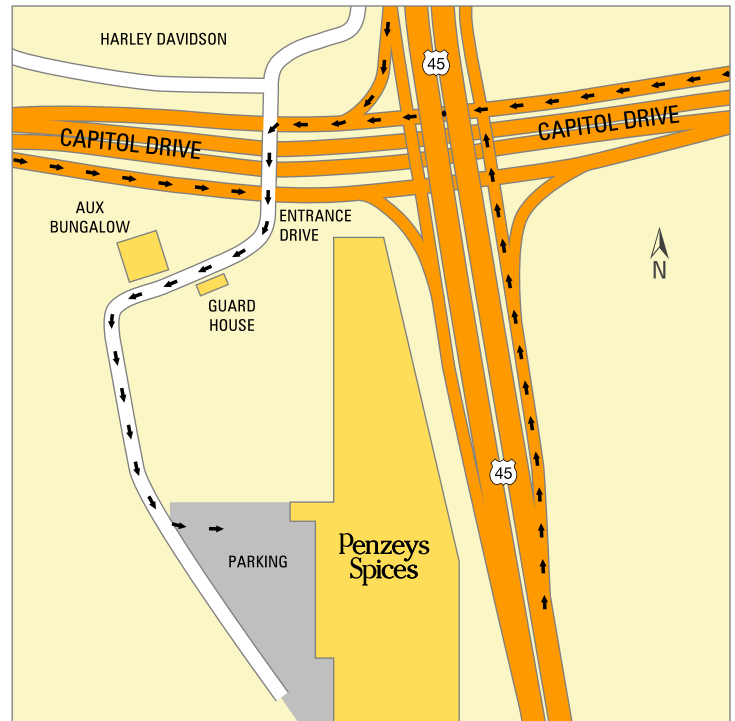

Driving directions to

Penzeys Spices

in Wauwatosa

12001 W Capitol Drive
Wauwatosa, WI 53222
414-760-7307

FROM NORTHBOUND HWY 45

Our Retail Store is located at our warehouse directly south of the Harley-Davidson plant on Capitol Drive.

Exit Hwy 45 Northbound at Capitol Drive.

Stay in the left lane and make a left turn onto the Capitol Drive access ramp at the first traffic light at the bottom of the exit ramp.

Proceed through the next traffic light and make a left turn at the third traffic light.

Cross over the bridge to the next traffic light. If the light is flashing yellow, proceed with caution as traffic from the right is moving quickly and does not stop.

Cross over the intersection and proceed up the Penzeys entrance drive. Pass the guard shack on the left and follow the signs to our retail store.

Enjoy your visit.

FROM SOUTHBOUND HWY 45

Our Retail Store is located at our warehouse directly south of the Harley-Davidson plant on Capitol Drive.

Exit Hwy 45 Southbound at Capitol Drive.

Stay in the right lane and make a right turn onto the Capitol Drive access ramp at the first traffic light at the bottom of the exit ramp.

Make a left turn at the next traffic light.

Cross over the bridge to the next traffic light. If the light is flashing yellow, proceed with caution as traffic from the right is moving quickly and does not stop.

Cross over the intersection and proceed up the Penzeys entrance drive. Pass the guard shack on the left and follow the signs to our retail store.

Enjoy your visit.

FROM CAPITOL DRIVE WESTBOUND

Our Retail Store is located at our warehouse directly south of the Harley-Davidson plant on Capitol Drive.

Stay in the right lane of Capitol Drive and take the Hwy 45 access ramp on the right.

Stay in the right lane as you approach the traffic light. Do not take the extreme right onto Hwy 45.

Proceed through the second traffic light and prepare to make a left turn at the third traffic light.

Make a left turn at the third traffic light.

Cross over the bridge to the next traffic light. If the light is flashing yellow, proceed with caution as traffic from the right is moving quickly and does not stop.

Cross over the intersection and proceed up the Penzeys entrance drive. Pass the guard shack on the left and follow the signs to our retail store.

Enjoy your visit.

FROM CAPITOL DRIVE EASTBOUND

Our Retail Store is located at our warehouse directly south of the Harley-Davidson plant on Capitol Drive.

Stay in the right lane of Capitol Drive and take the Hwy 45 access ramp on the right.

Stay in the right lane and make a right turn at the first traffic light into the Penzeys entrance drive which is just before the Hwy 45 entrance ramp.

Pass the guard shack on your left and follow the signs to our retail store.

Enjoy your visit.